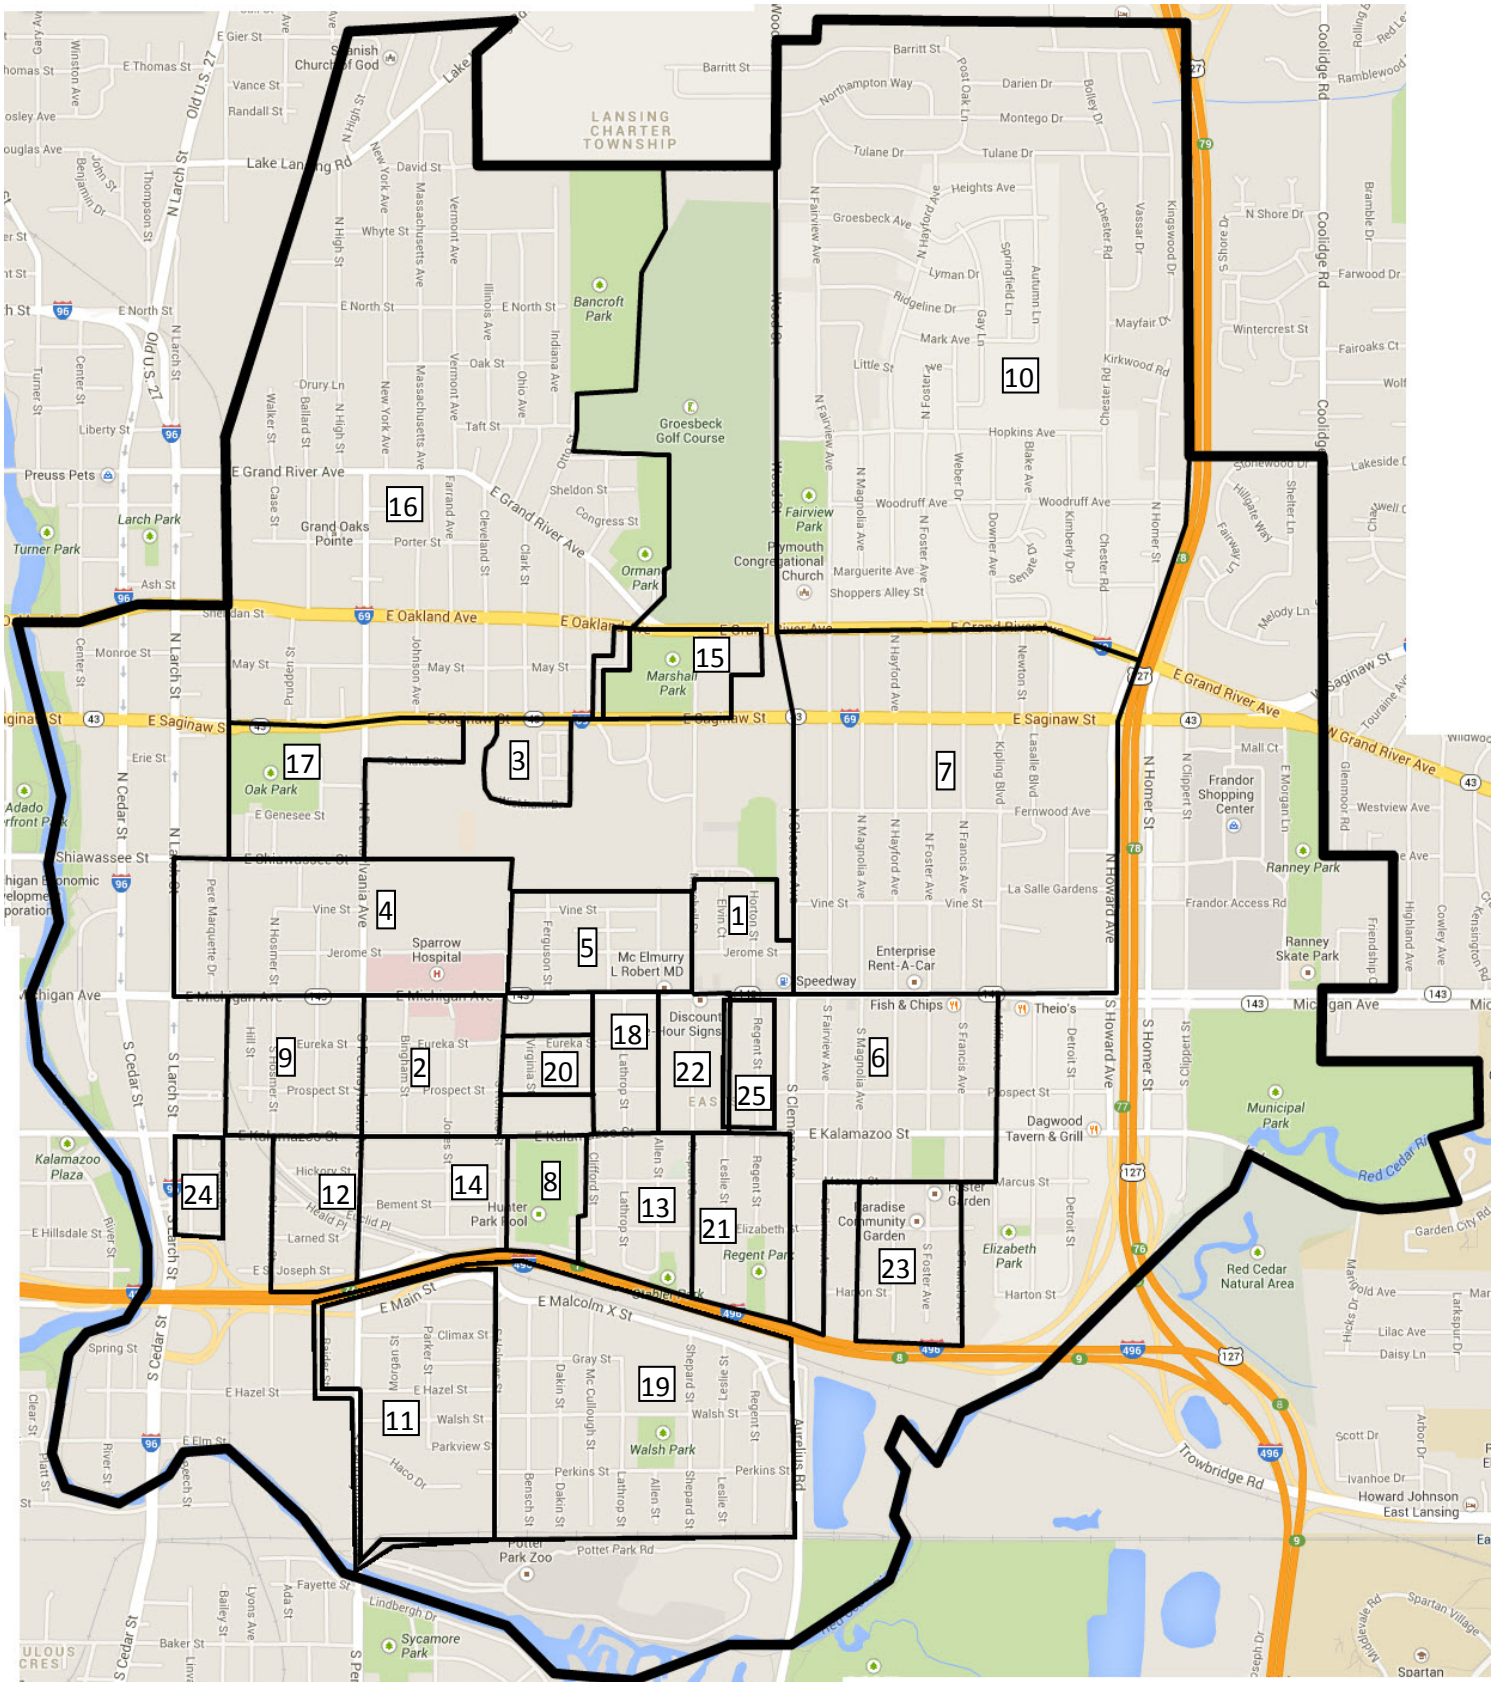

EASTSIDE NEIGHBORHOOD ORGANIZATION

- | | | | |
|---------------------------------|-------------------------------|-----------------------------|---------------------------|
| 1. Armory Alliance (w) | 8. Friends of Hunter Park (w) | 15. Marshall Park (w) | 22. Shepard St. Neighbors |
| 2. Assoc. for the Bingham Comm. | 9. Green Oaks | 16. Northtown | 23. Square One |
| 3. East Village | 10. Groesbeck | 17. Oak Park | 24. We Care |
| 4. Eastern Neighbors | 11. Holmes St. School | 18. P.L.A.C.E. | 25. Your Neighbors |
| 5. Eastfield | 12. Hosmer St. Neighbors | 19. Potter-Walsh | |
| 6. FAIR Neighbors | 13. Hunter Park East | 20. Prospect Protectors (w) | LEGEND |
| 7. Foster Your Neighborhood | 14. Hunter Park West | 21. Regent Oaks | (w) ---- N'hood Watch |